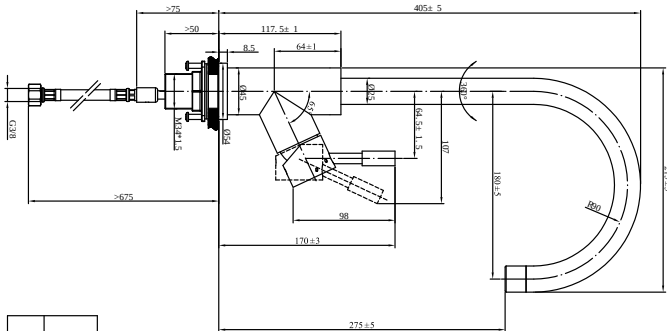

UMBRELLA KITCHEN TAP

PRODUCT INFORMATION

Article title	Villeroy & Boch Umbrella Kitchen tap, of Stainless steel, Anthracite
Article number	92530005
Assembly / Assembly type	Pillar tap
Assembly instructions	Tap fitting can be installed directly in front of a wall as the water temperature is regulated within a 90° range towards the sink
Scope of delivery	1 x tap fitting , 1 x set of connecting hoses 1 x fastening set 1 x installation instructions 1 x care tips
Length in mm	215
Width in mm	45
Height in mm	405
Collection	Umbrella
Material	Stainless steel
surface	matt
Colour name	Anthracite
Technical information	Material: solid stainless steel, Cartridge material: plastic, ceramic gaskets Swivel range: 360° Opening angle of lever: 25° Tap can be installed directly in front of a wall as the water temperature is regulated within a 90° range towards the sink Flow volume comfort jet: 16.0 l/min Flexible connection hoses, length 600 mm
Length of spout in mm	180
Colour designation	anthracite
Low pressure	No

TECHNICAL DRAWINGS

92530005

(Unbekannt) (92530005) V01/1200/05/2021	 Villeroy & Boch 1748
---	--

92530005

(Unbekannt) (92530005) V01/1200/05/2021	 Villeroy & Boch 1748
---	---