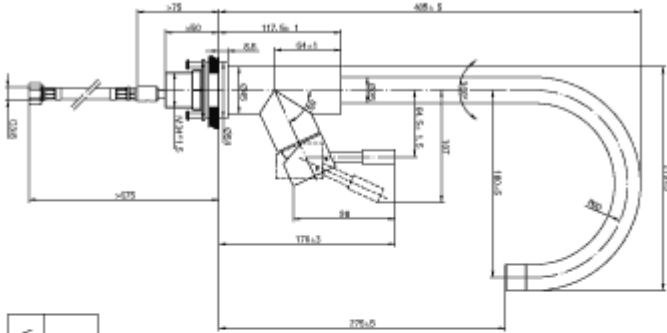

UMBRELLA KITCHEN TAP

PRODUCT INFORMATION

Article title	Villeroy & Boch Umbrella Kitchen tap, of Stainless steel, Anthracite
Article number	92530005
Assembly / Assembly type	Pillar tap
Assembly instructions	Tap fitting can be installed directly in front of a wall as the water temperature is regulated within a 90° range towards the sink
Scope of delivery	1 x tap fitting , 1 x set of connecting hoses 1 x fastening set 1 x installation instructions 1 x care tips
Length in mm	215
Width in mm	45
Height in mm	405
Collection	Umbrella
Material	Stainless steel
surface	matt
Colour name	Anthracite
Technical information	Material: solid stainless steel, Cartridge material: plastic, ceramic gaskets Swivel range: 360° Opening angle of lever: 25° Tap can be installed directly in front of a wall as the water temperature is regulated within a 90° range towards the sink Flow volume comfort jet: 16.0 l/min Flexible connection hoses, length 600 mm
Length of spout in mm	180
Colour designation	anthracite
Low pressure	No

TECHNICAL DRAWINGS

92530005

(Unbekannt) (92530005) V01/1200/05/2021	 Villeroy & Boch 1748
---	--

92530005

(Unbekannt) (92530005) V01/1200/05/2021	 Villeroy & Boch 1748
---	---