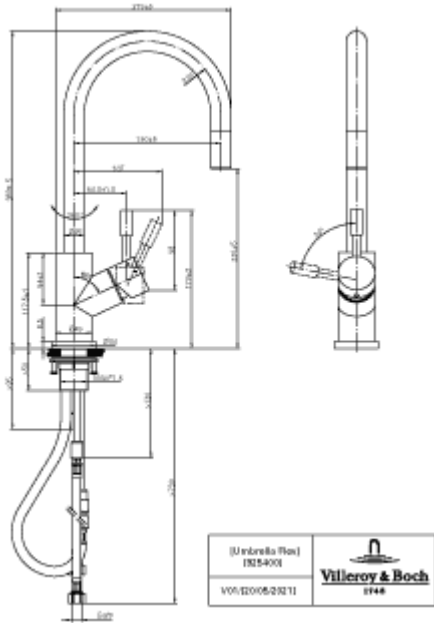

UMBRELLA FLEX KITCHEN TAP

PRODUCT INFORMATION

Article title	Villeroy & Boch Umbrella Flex Kitchen tap, of Stainless steel, Anthracite
Article number	92540005
Assembly / Assembly type	Pillar tap
Assembly instructions	Tap fitting can be installed directly in front of a wall as the water temperature is regulated within a 90° range towards the sink
Scope of delivery	1 x tap fitting , 1 x set of connecting hoses 1 x fastening set 1 x installation instructions 1 x care tips 1 x spray hose with retraction spring
Length in mm	215
Width in mm	45
Height in mm	389
Collection	Umbrella Flex
Material	Stainless steel
surface	matt
Colour name	Anthracite
Technical information	Material: solid stainless steel, Cartridge material: plastic, ceramic gaskets Swivel range: 360° Opening angle of lever: 25° Tap can be installed directly in front of a wall as the water temperature is regulated within a 90° range towards the sink Shower hose: integrated, retractable, length 1800 mm Flow volume comfort jet: 11.5 l/ min Flexible connection hoses, length 600 mm
Length of spout in mm	180
Colour designation	anthracite
Low pressure	No

TECHNICAL DRAWINGS

92540005

92540005