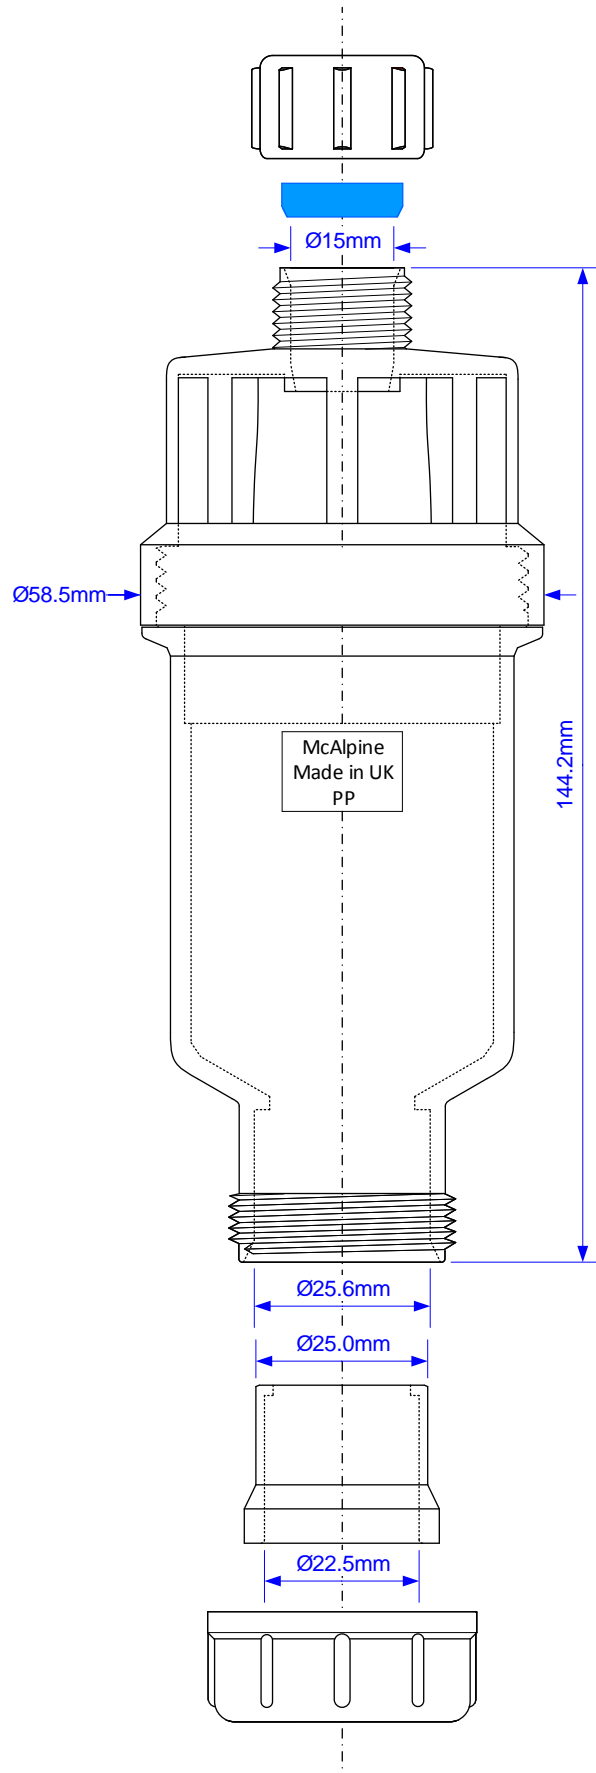

Code:

# MACTUN-1

© McALPINE  
29/10/19

Drawing verified  
correct as of:

DRAWN BY  
ANDREW SWAN

REVISED  
AS31/10/19

FILENAME  
MACTUN-1 (ASSEMBLED).VSD

SCALE  
1: 1.1

DATE  
29/10/19