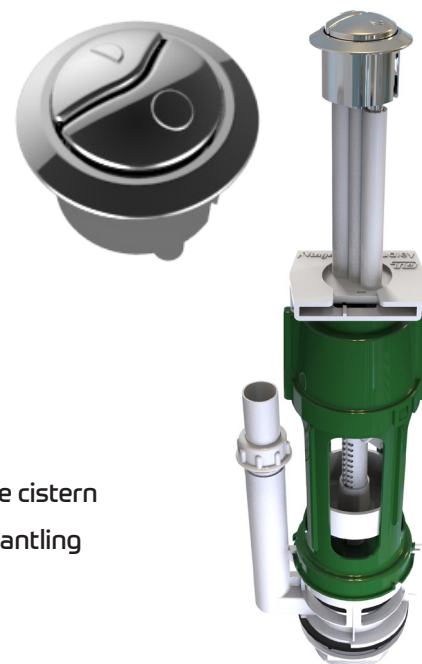

### Applications

Ideal for use as a replacement in most ceramic or plastic exposed cisterns.

### Water Saving

- ~ 6/4 litre dual flush
- ~ Water Technology List registered.

### Features

- ~ Available with standard 2" BSP (60mm) or 1½" BSP (48mm) outlet connection
- ~ Chrome plated dual flush push button sits neatly within cistern lid
- ~ ¼ turn bayonet fitting enables valve body to be quickly and easily removed from the cistern
- ~ Valve servicing in less than 5 minutes without disconnecting water supply or dismantling cistern
- ~ Long life silicon rubber seal
- ~ WRAS approved

### Technical Data

Outlet	2" BSP (60mm) or 1½" BSP (48mm)
Flush Volume	6/4 Litre Dual Flush
Compatible Cistern Size	330mm to 408mm internal height
Cistern Type	Low Level Exposed, Close Coupled
Product Code	313348