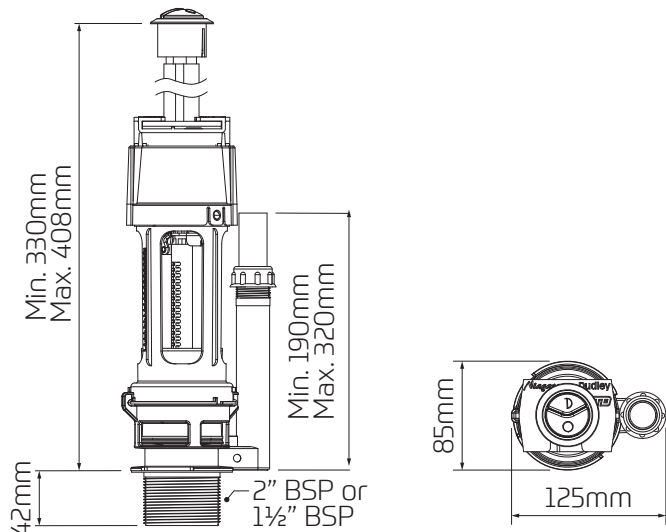

### Water Saving

- ~ 6/4 litre dual flush
- ~ Water Technology List registered.

### Features

- ~ Available with standard 2" BSP (60mm) or 1½" BSP (48mm) outlet connection
- ~ Chrome plated dual flush push button sits neatly within cistern lid
- ~ ¼ turn bayonet fitting enables valve body to be quickly and easily removed from the cistern
- ~ Valve servicing in less than 5 minutes without disconnecting water supply or dismantling cistern
- ~ Long life silicon rubber seal
- ~ WRAS approved

### Dimensional Data

### Technical Data

Outlet	2" BSP (60mm) or 1½" BSP (48mm)
Flush Volume	6/4 Litre Dual Flush
Compatible Cistern Size	330mm to 408mm internal height
Cistern Type	Low Level Exposed, Close Coupled
Product Code	313348