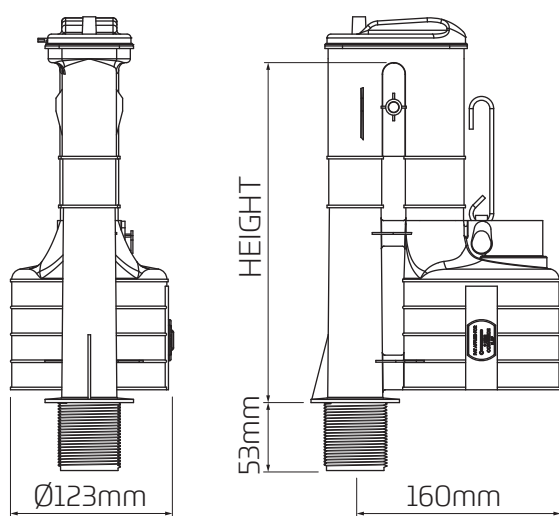

#### Features

- ~ 6/7/9 Litre convertible flush volume
- ~ Range of syphon sizes available
- ~ WRAS Approved.

#### Dimensional Data

##### Height mm

191 (7½")

203 (8")

229 (9")

#### Technical Data

Outlet	1½" BSP (48mm)
Flush Volume	6/7/9 Litre Monoflush
Sizes	191mm (7½"), 203mm (8"), 229mm (9")
Cistern Type	Low Level, High Level
Product Code	317963