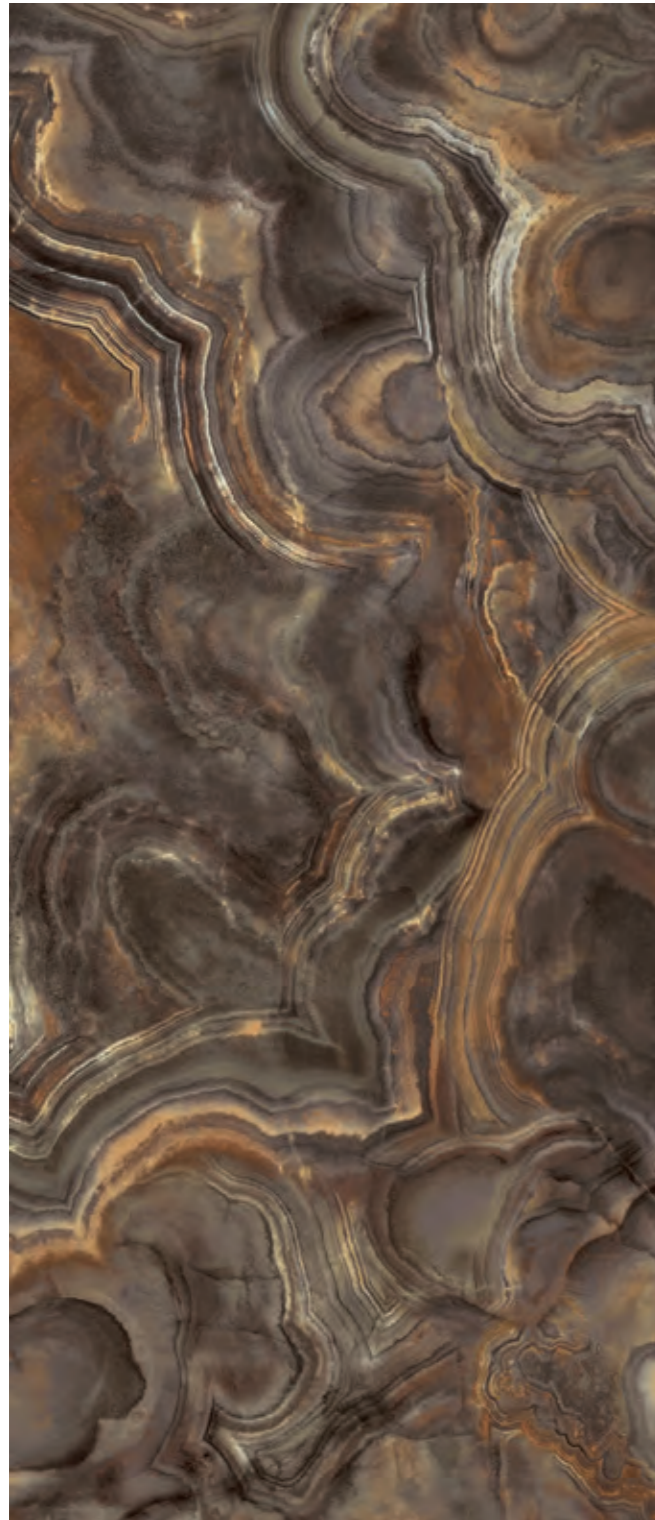

MYSTERY BLACK

6 MM

120x280 (random) Lux Rett