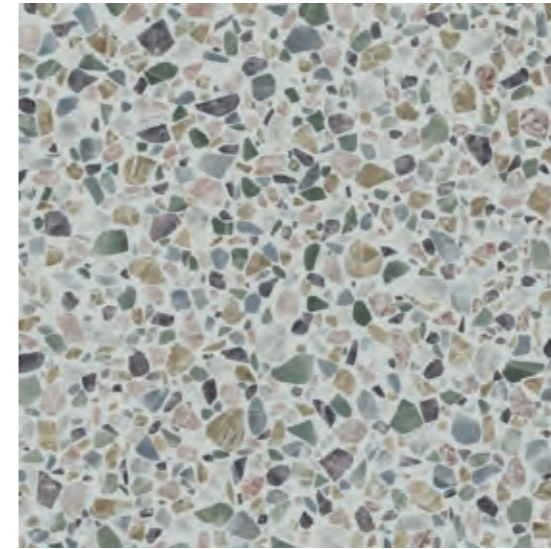

SHARDS 9 MM

0013145
WHITE SHARDS LUX 3D
120x120