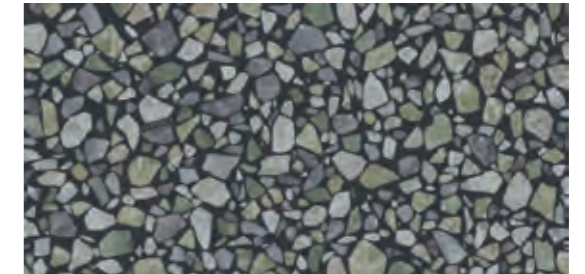

## SHARDS 9 MM

0013145  
WHITE SHARDS LUX 3D  
120x120

0013146  
DARK SHARDS LUX 3D  
120x120

0013147  
WHITE SHARDS LUX 3D  
60x120

0013148  
DARK SHARDS LUX 3D  
60x120