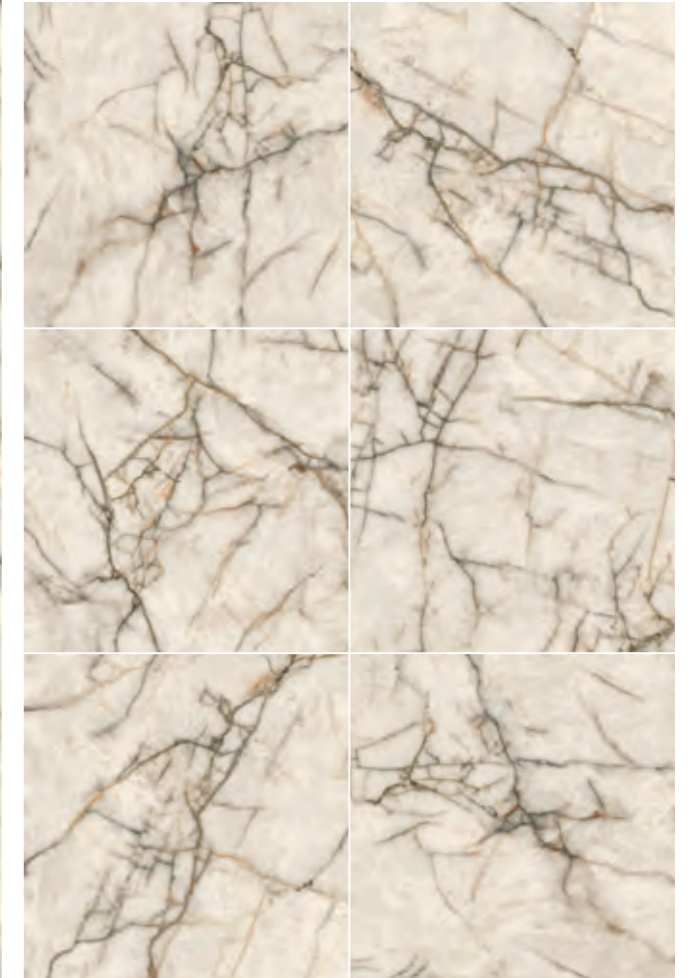

9 MM

0011765 120x120 Lux Rett
60x120 Lux Rett

0011779
0011787