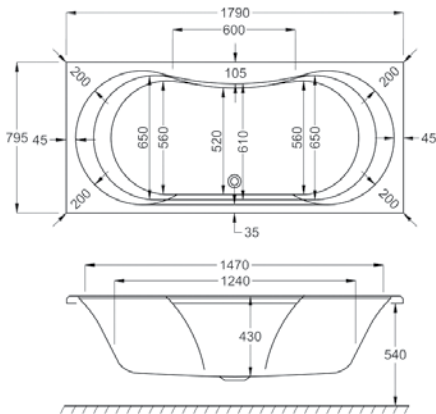

ARC DUO

L 1800MM
W 800MM

	5MM	CARRONITE
ARC DUO	✓	✓
L-SHAPED PANEL 1800x800x540	-	✓
FRONT PANEL 1800x540	✓	✓
END PANEL 800x540	✓	✓

Carronite

Panel

Whirlpool

WATER CAPACITY

210 LTR

This measurement is taken to the overflow

WHIRLPOOL COMPATIBLE

C-LENDA SYSTEMS

1, 2, 3, 4, 5, 6

KIT REFERENCES

STANDARD - AK-03

CARRONITE - AK-03-C