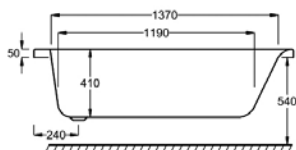

# DELTA

L 1600MM  
W 700-800MM

	5MM	CARRONITE
DELTA SB 1600	✓	✓
DELTA 1600 SB FRONT PANEL	✓	✓
SB END PANEL	✓	✓
SCREEN CSS-1	✓	✓
SET (BATH, SCREEN, FRONT PANEL)	✓	✓

Left hand and right hand baths available.  
Left hand bath shown.

Carronite

Panel

Whirlpool

**WATER CAPACITY**  
210 LTR

This measurement is taken to the overflow

**WHIRLPOOL COMPATIBLE**  
C-LENDIA SYSTEMS  
1 & 4

**KIT REFERENCES**  
STANDARD - AK-04  
CARRONITE - AK-04-C