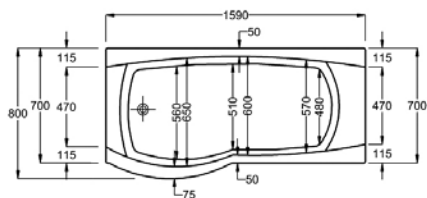

# DELTA

L 1600MM  
W 700-800MM

	5MM	CARRONITE
DELTA SB 1600	✓	✓
DELTA 1600 SB FRONT PANEL	✓	✓
SB END PANEL	✓	✓
SCREEN CSS-1	✓	✓
SET (BATH, SCREEN, FRONT PANEL)	✓	✓

Left hand and right hand baths available.  
Left hand bath shown.

Carronite

Panel

Whirlpool

**WATER CAPACITY**  
210 LTR

This measurement is taken to the overflow

**WHIRLPOOL COMPATIBLE**  
C-LENDIA SYSTEMS  
1 & 4

**KIT REFERENCES**  
STANDARD - AK-04  
CARRONITE - AK-04-C