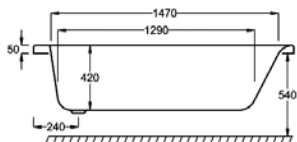

DELTA

L 1700MM
W 700-800MM

	5MM	CARRONITE
DELTA SB 1700	✓	✓
DELTA 1700 SB FRONT PANEL	✓	✓
SB END PANEL	✓	✓
SCREEN CSS-1	✓	✓
SET (BATH, SCREEN, FRONT PANEL)	✓	✓

Left hand and right hand baths available.
Left hand bath shown.

Carronite

Panel

Whirlpool

WATER CAPACITY

230 LTR

This measurement is taken to the overflow

WHIRLPOOL COMPATIBLE

C-LENDIA SYSTEMS