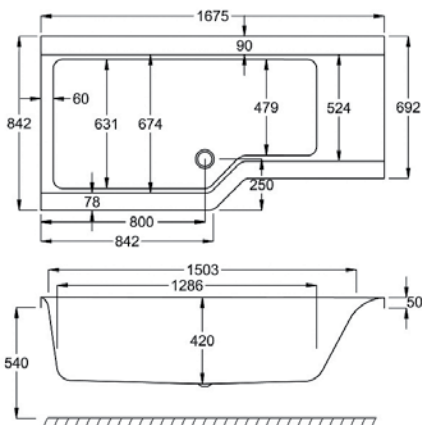

URBAN EDGE

L 1675MM
W 700-850MM

	5MM	CARRONITE
URBAN EDGE SHOWERBATH	✓	✓
L-SHAPED SHOWERBATH PANEL		✓
URBAN EDGE FRONT PANEL	✓	✓
SCREEN QSS-2	✓	✓
SET (BATH, SCREEN, FRONT PANEL)	✓	✓

Left hand and right hand baths available.
Left hand bath shown.

Carronite

Panel

Whirlpool

WATER CAPACITY

245 LTR

This measurement is taken to the overflow

WHIRLPOOL COMPATIBLE

C-LENDIA SYSTEMS

1, 2, 3, 4, 5, 6

KIT REFERENCES

STANDARD - AK-05

CARRONITE - AK-05-C