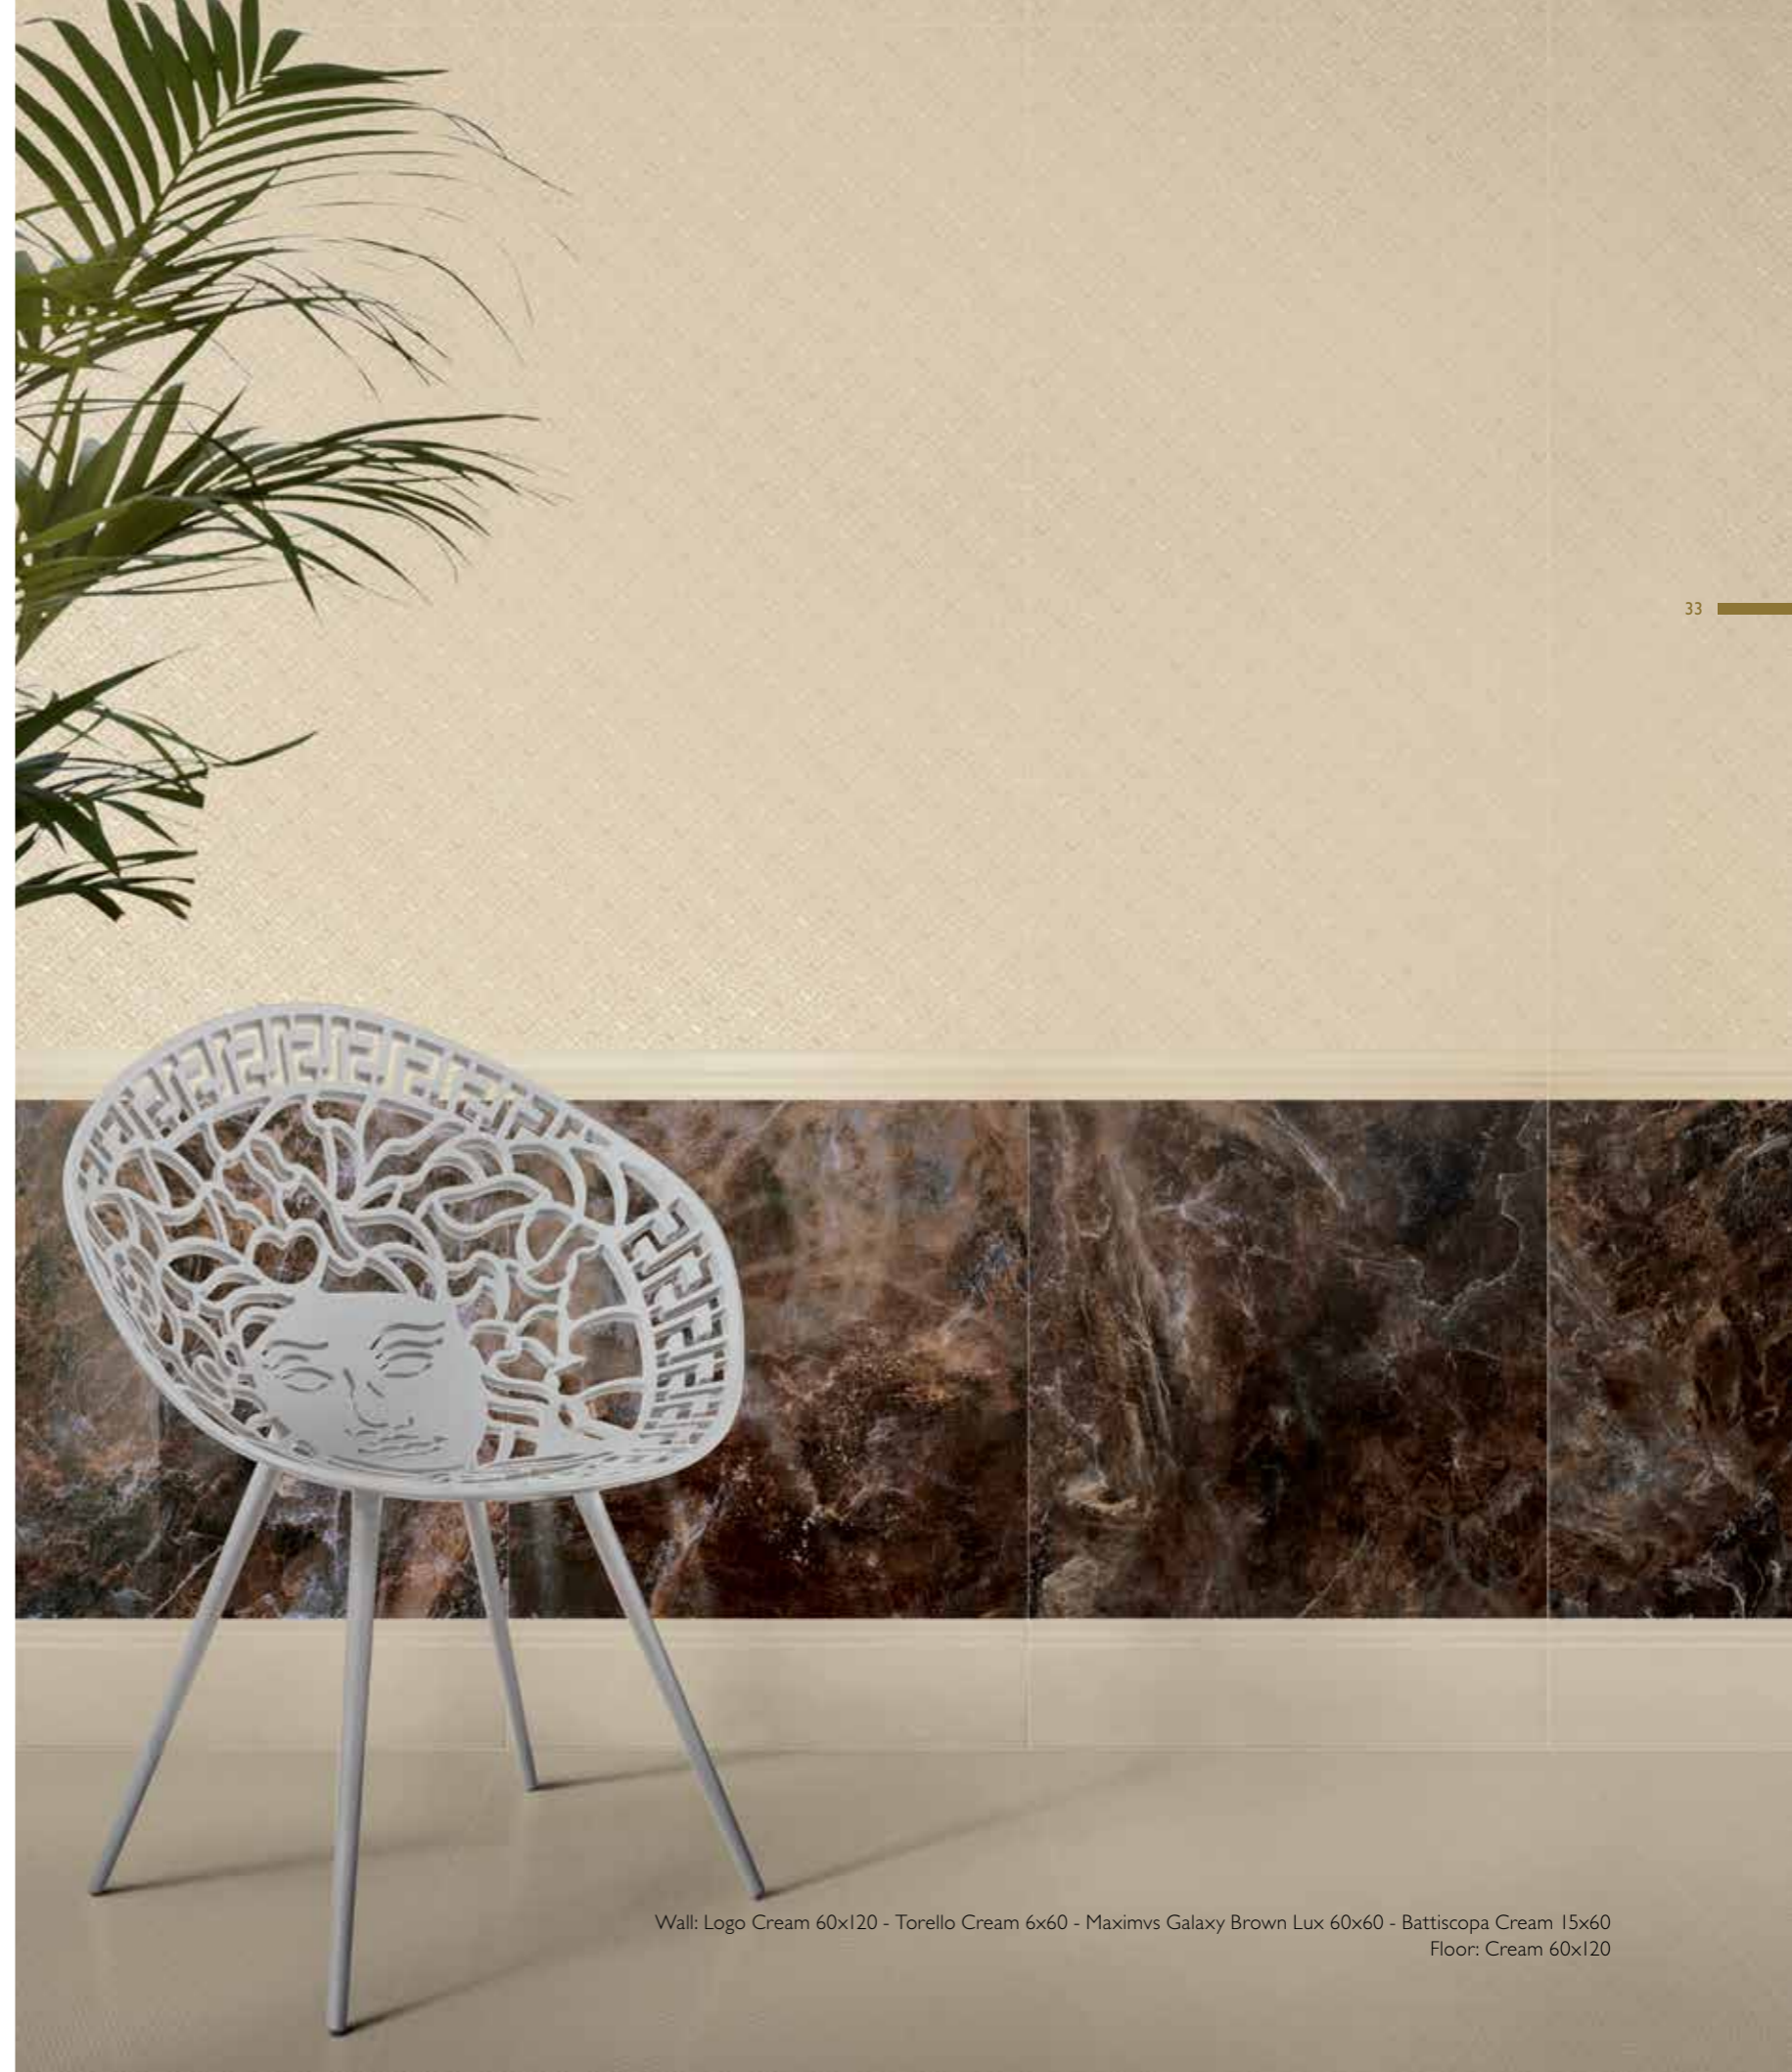

Wall: Logo Cream 60x120 - Torello Cream 6x60 - Maximvs Galaxy Brown Lux 60x60 - Battiscopa Cream 15x60
Floor: Cream 60x120