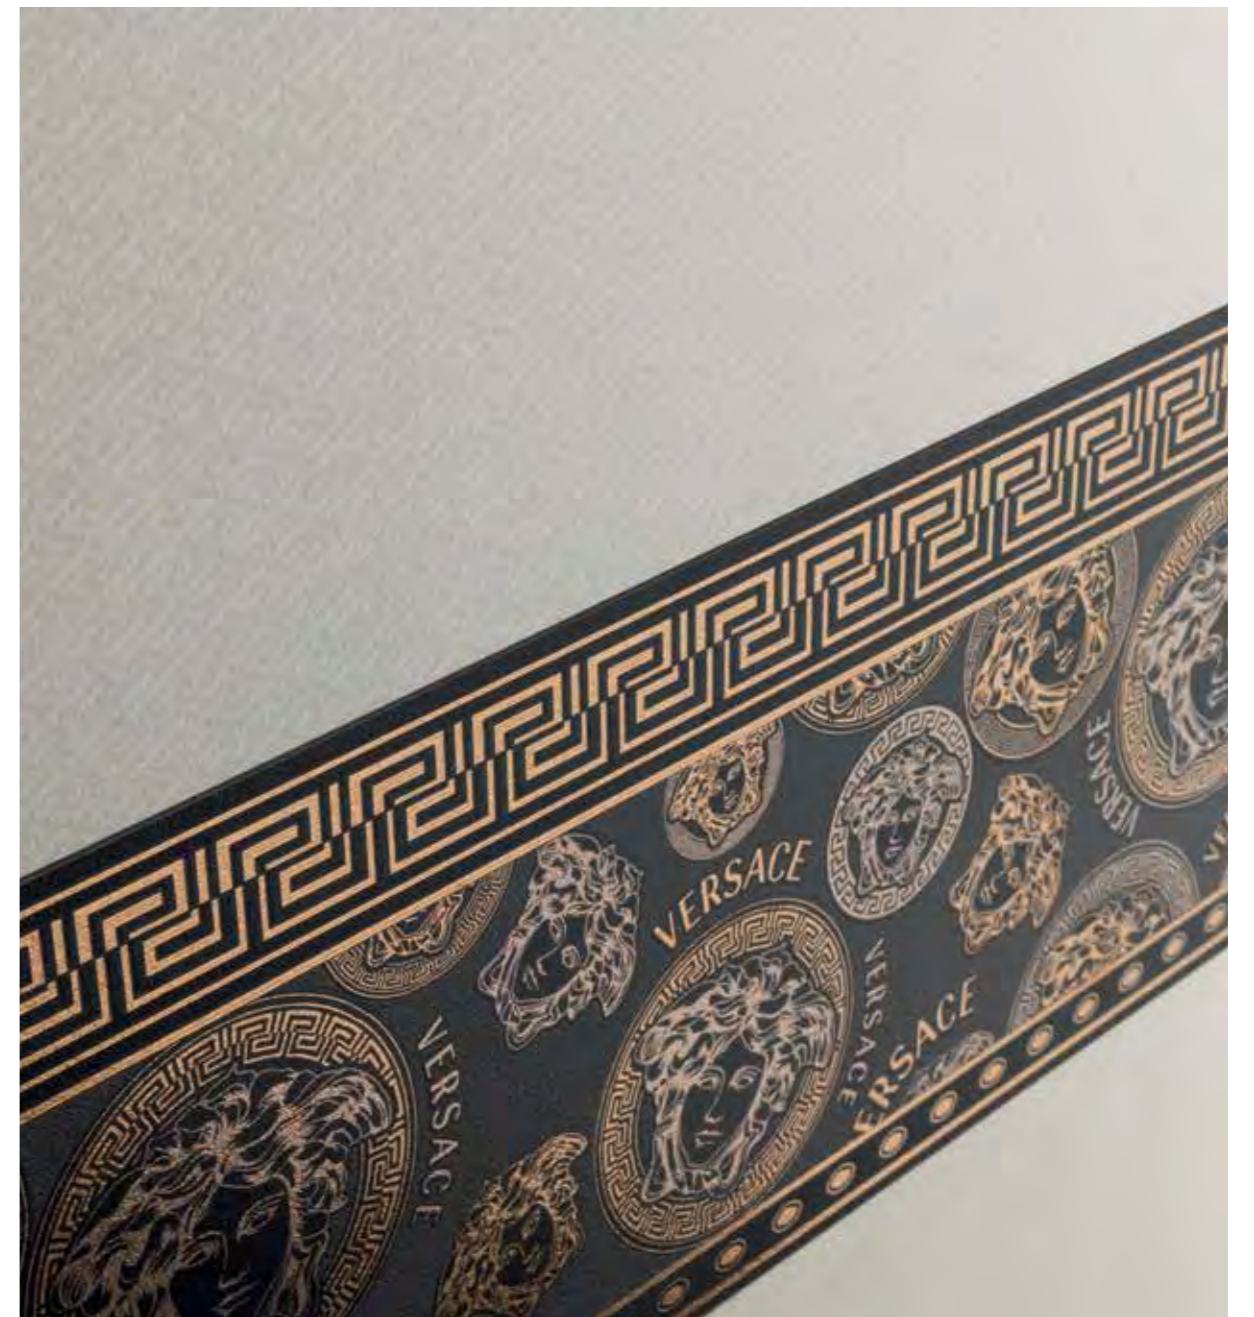

Wall: Medusa Black 60x120 - Fascia Medusa Black 20x60 - Logo White 60x120
 Floor: Maximvs Black & White Soft 120x120
 Washbasin: Maximvs Black & Gold Soft

MEDUSA

Wall: White 60x120 - Fascia Medusa Black 20x60